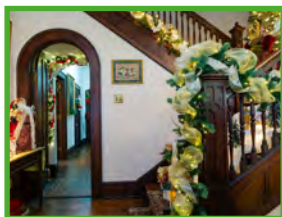

Dorn House parlors and bedrooms feature marble fireplaces and decorative molding. The house is furnished with French Huguenot 1800's period pieces.

The McCormick Garden Club is proud to serve as the decorating sponsor of the Dorn House. This event is a three-time Garden Club of South Carolina First Place winner and two-time National Garden Club First Place awardee for "Decoration of an Historic Building".